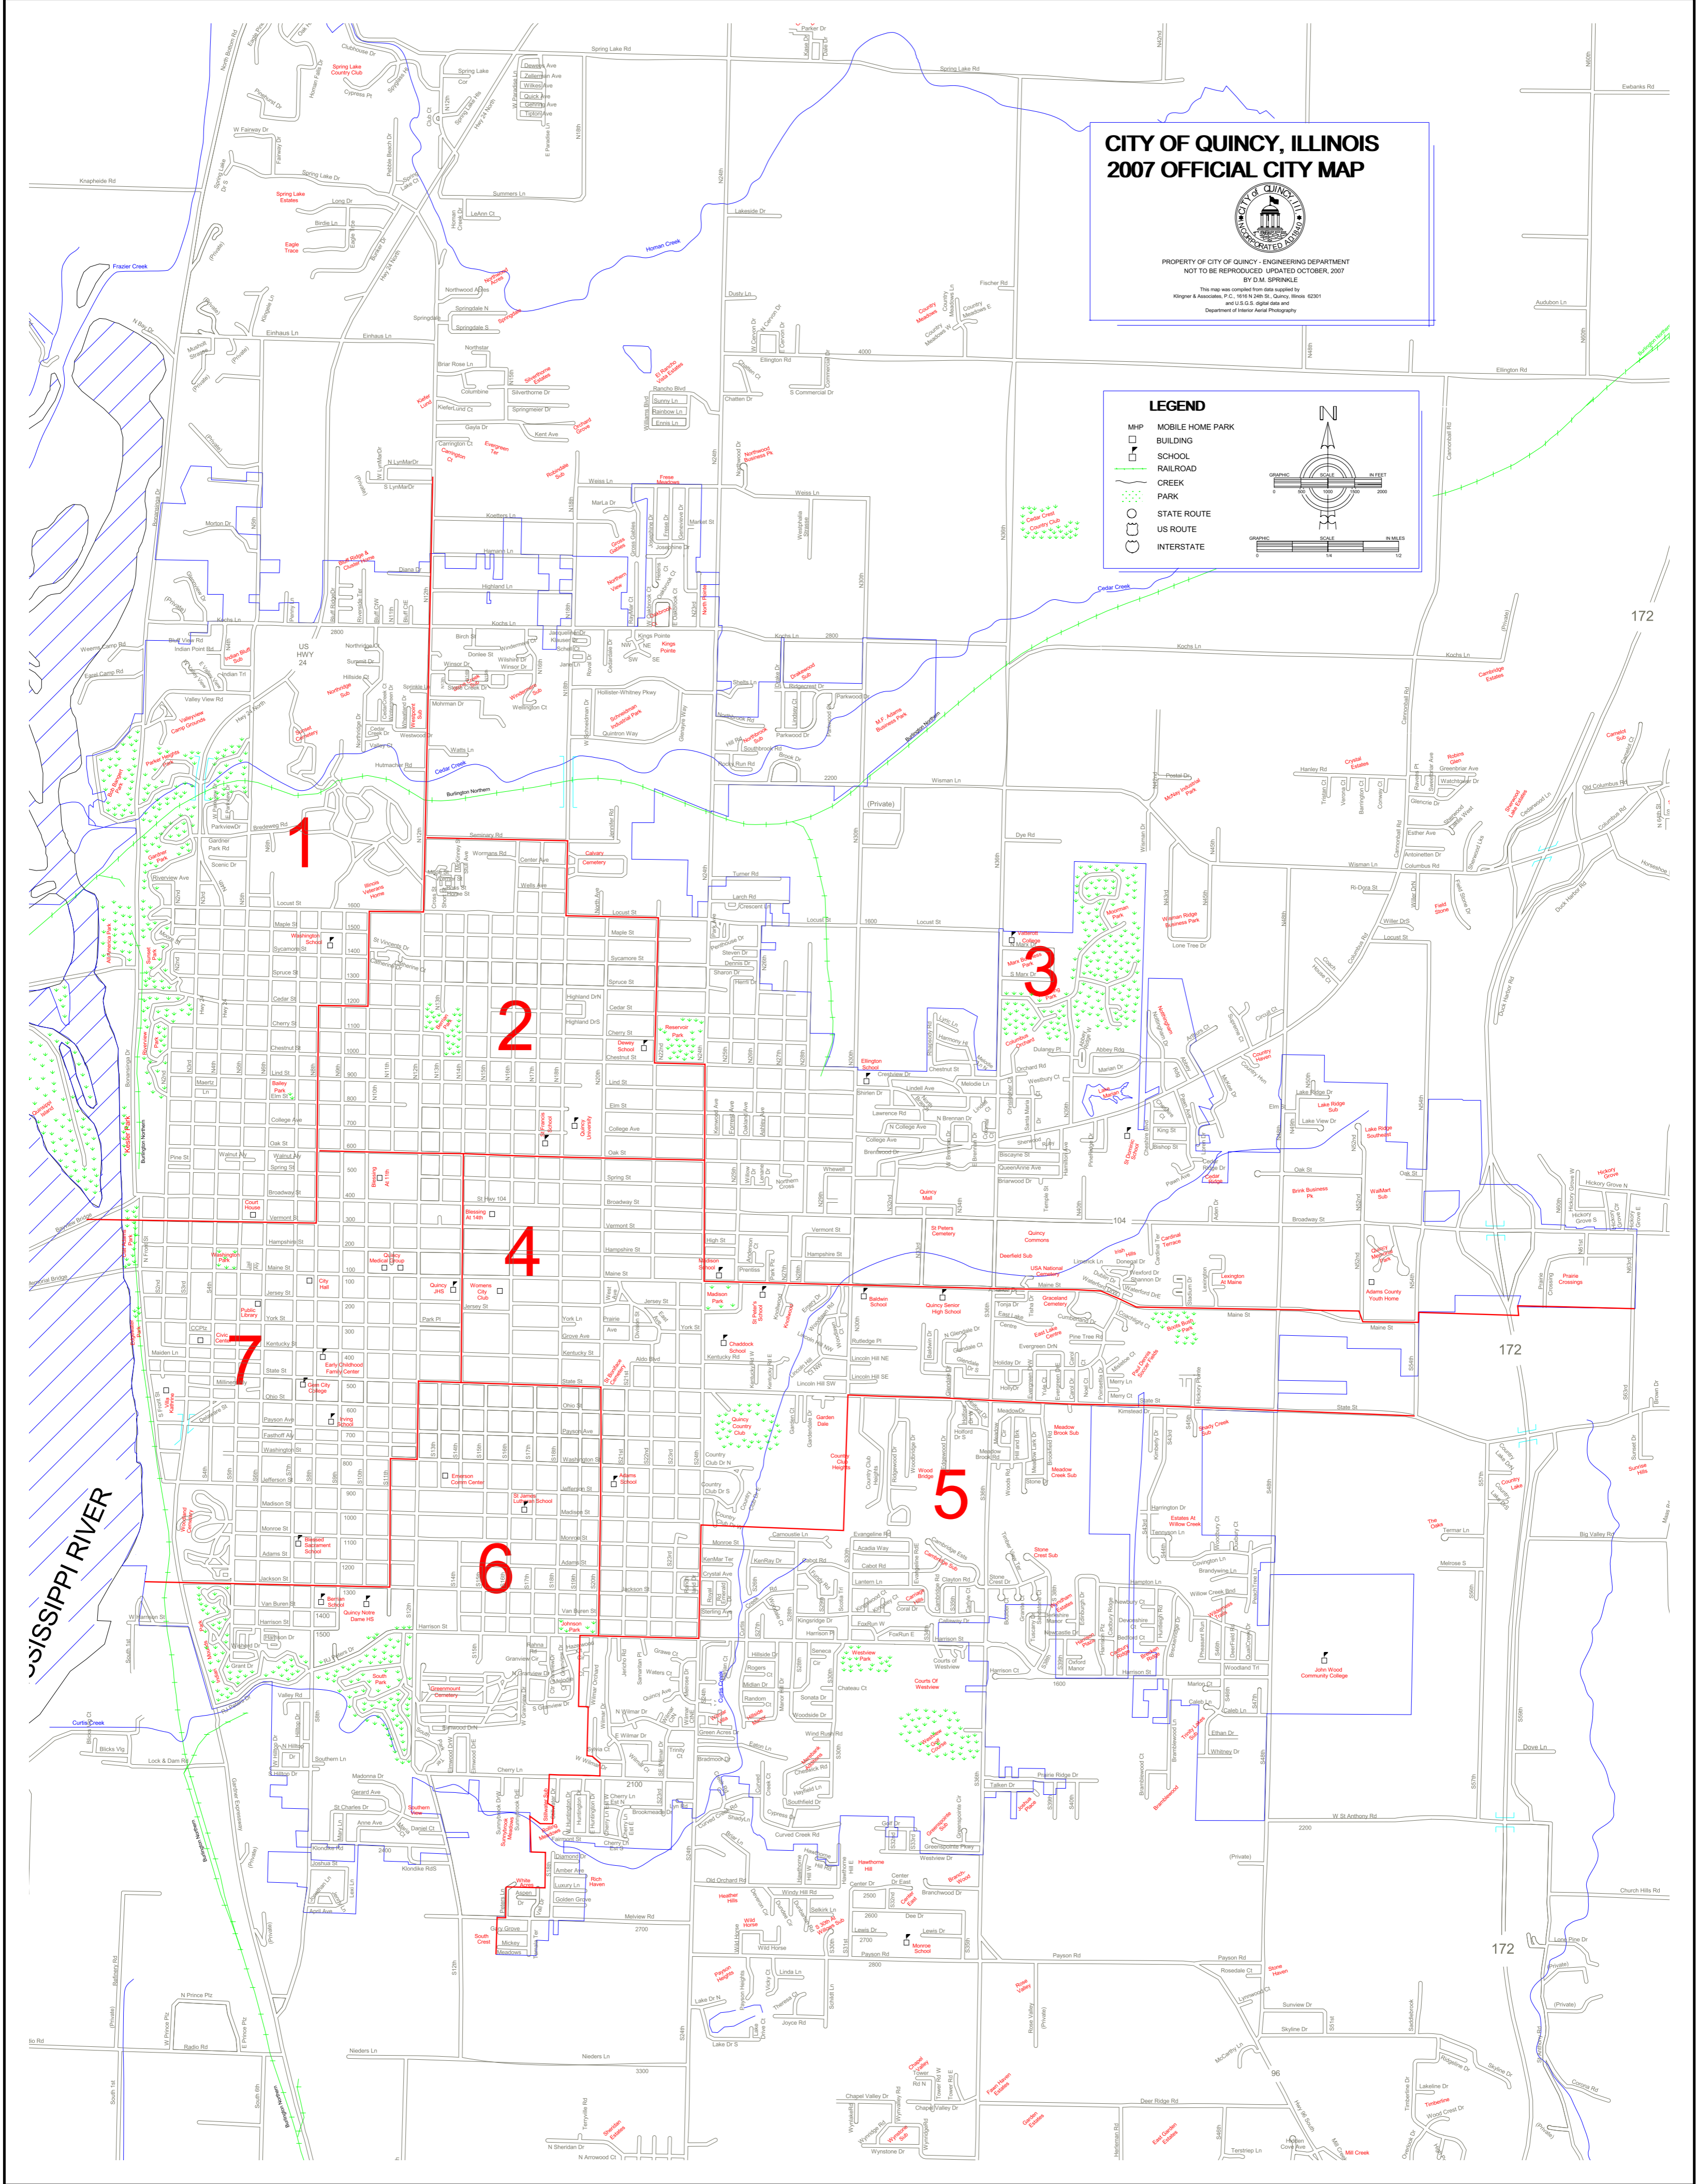

CITY OF QUINCY, ILLINOIS 2007 OFFICIAL CITY MAP

LEGEND

- MHP MOBILE HOME PARK
- BUILDING
- SCHOOL
- RAILROAD
- CREEK
- PARK
- STATE ROUTE
- US ROUTE
- INTERSTATE

MISSISSIPPI RIVER

172

172

172

172